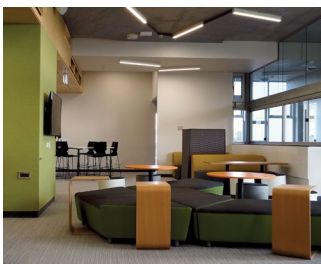

Completion Date
June 2020

Supplied by
[ARKI Environments](#)

Designer
[Architectus](#)

Install
[Open 4](#)

The Project

Konfurb product feature in abundance in the stunning architect designed & specified Villanova College in Brisbane. Konfurb Fly Sled chairs, Konfurb Fly Sled Barstools (with custom high back), Konfurb Link Tables & Konfurb Neo chairs were placed in various areas throughout the junior school including the lecture theatre, classrooms & learning commons.

Villanova College, Brisbane, QLD
Featuring Konfurb Fly Sled, Konfurb Fly Sled Barstool (with custom high back), Konfurb Link Table & Konfurb Neo.