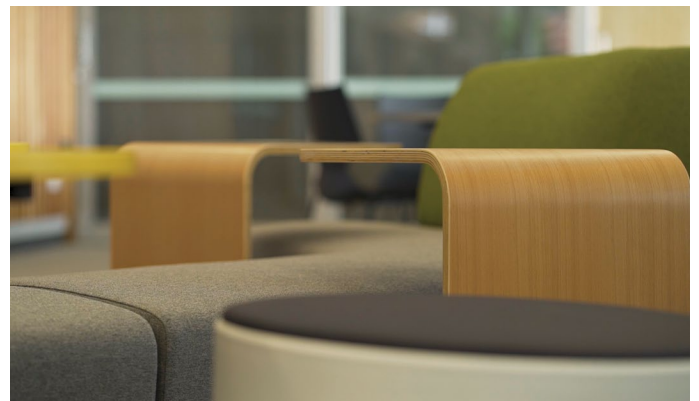

Completion Date
June 2020

Supplied by
[ARKI Environments](#)

Designer
[Architectus](#)

Install
[Open 4](#)

The Project

Konfurb product feature in abundance in the stunning architect designed & specified Villanova College in Brisbane. Konfurb Fly Sled chairs, Konfurb Fly Sled Barstools (with custom high back), Konfurb Link Tables & Konfurb Neo chairs were placed in various areas throughout the junior school including the lecture theatre, classrooms & learning commons.

Villanova College, Brisbane, QLD
Featuring Konfurb Fly Sled, Konfurb Fly Sled Barstool (with custom high back), Konfurb Link Table & Konfurb Neo.