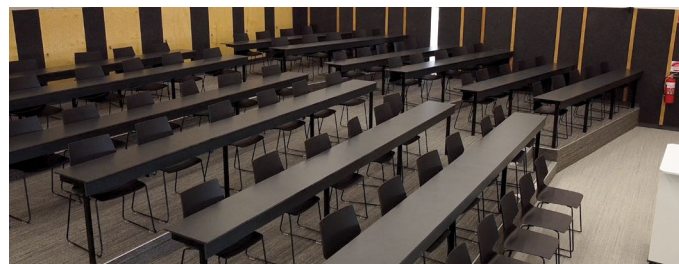

Completion Date
June 2020

Supplied by
[ARKI Environments](#)

Designer
[Architectus](#)

Install
[Open 4](#)

The Project

Konfurb product feature in abundance in the stunning architect designed & specified Villanova College in Brisbane. Konfurb Fly Sled chairs, Konfurb Fly Sled Barstools (with custom high back), Konfurb Link Tables & Konfurb Neo chairs were placed in various areas throughout the junior school including the lecture theatre, classrooms & learning commons.