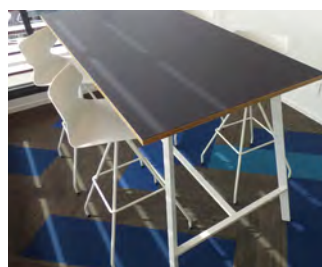

### The Project

Hallmark Group have worked closely with Laura Lucas to create a fresh new look for their recently renovated Rangiora Office. The Konfurb Fly chairs and barstools were selected to suit each space including fully upholstered Fly chairs on the white 4 point swivel frame. The Konfurb Harmony was used in one of the meeting room spaces to match the table & black detailing in the room.